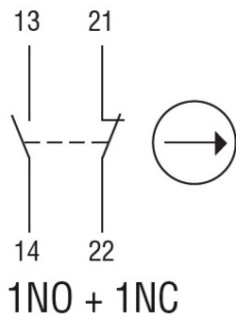

Slow action

**LOVATO LIMITATOR DE CURSA, K SERIES, TOP ROLLER PUSH
PLUNGER, 2 SIDE CABLE ENTRY. DIMENSIONS COMPATIBLE TO EN
50047, PLASTIC BODY, CONTACTS 1NO+1NC SLOW BREAK. METAL
ROLLER**

Releu trifazat pentru monitorizate tensiune, WITHOUT NEUTRAL, minima si maxima
tensiune si simetrie faza. Lipsa faza AND INCORRECT PHASE SEQUENCE, 380...
575VAC 50/60HZ
Pret: 119,86 lei (TVA inclus)

Detalii online: <https://www.materialelectrice.ro/limitator-de-cursa-k-series-top-roller-push-plunger-2-side-cable-entry-dimensions-compatible-to-en-50047-plastic-body-contacts-1no-1nc-slow-break-metal-roller-124561>