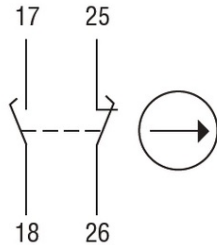

Slow action

**1NO + 1NC**  
make before break

**LOVATO LIMITATOR DE CURSA, K SERIES, TOP ROLLER PUSH  
PLUNGER, 2 SIDE CABLE ENTRY. DIMENSIONS COMPATIBLE TO EN  
50047, PLASTIC BODY, CONTACTS 1NO+1NC SLOW BREAK MAKE  
BEFORE BREAK. METAL ROLLER**

Releu trifazat pentru monitorizate tensiune, WITHOUT NEUTRAL, minima si maxima  
tensiune. Lipsa faza AND INCORRECT PHASE SEQUENCE, 600VAC 50/60HZ  
Pret: 119,94 lei (TVA inclus)

Detalii online: <https://www.materialelectrice.ro/limitator-de-cursa-k-series-top-roller-push-plunger-2-side-cable-entry-dimensions-compatible-to-en-50047-plastic-body-contacts-1no-1nc-slow-break-make-before-break-metal-roller-124559>