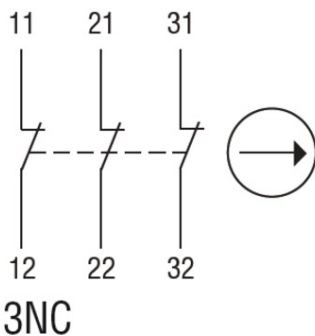

### **LOVATO LIMITATOR DE CURSA, K SERIES, TOP ROLLER PUSH PLUNGER, 1 BOTTOM CABLE ENTRY. DIMENSIONS TO EN 50047, METAL BODY, CONTACTS 3NC SLOW BREAK. METAL ROLLER**

Relev de timp ON DELAY. SINGLE SCALE AND SINGLE tensiune, PLUG-IN AND  
FLUSH MOUNT VERSION 48X48MM, 220...240VAC  
Pret: 184,20 lei (TVA inclus)

Detalii online: <https://www.materialeelectrice.ro/limitator-de-cursa-k-series-top-roller-push-plunger-1-bottom-cable-entry-dimensions-to-en-50047-metal-body-contacts-3nc-slow-break-metal-roller-124546>