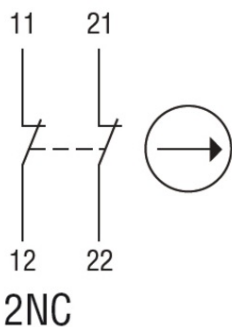

Slow action

**LOVATO LIMITATOR DE CURSA, K SERIES, TOP ROLLER PUSH
PLUNGER, 1 BOTTOM CABLE ENTRY. DIMENSIONS TO EN 50047,
METAL BODY, CONTACTS 2NC SLOW BREAK. PLASTIC ROLLER**

Releu de timp ON DELAY. SINGLE SCALE AND SINGLE tensiune, PLUG-IN AND
FLUSH MOUNT VERSION 48X48MM, 24VAC/DC
Pret: 142,09 lei (TVA inclus)

Detalii online: <https://www.materialeelectrice.ro/limitator-de-cursa-k-series-top-roller-push-plunger-1-bottom-cable-entry-dimensions-to-en-50047-metal-body-contacts-2nc-slow-break-plastic-roller-124536>