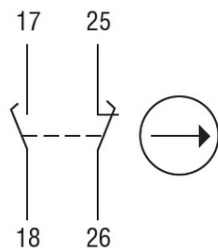

Slow action

1NO + 1NC
make before break

**LOVATO LIMITATOR DE CURSA, K SERIES, TOP ROLLER PUSH
PLUNGER, 1 BOTTOM CABLE ENTRY. DIMENSIONS TO EN 50047,
METAL BODY, CONTACTS 1NO+1NC SLOW BREAK MAKE BEFORE
BREAK. PLASTIC ROLLER**

Releu de timp ON DELAY. SINGLE SCALE AND SINGLE tensiune, PLUG-IN AND
FLUSH MOUNT VERSION 48X48MM, 24VAC/DC
Pret: 134,99 lei (TVA inclus)

Detalii online: <https://www.materialeelectrice.ro/limitator-de-cursa-k-series-top-roller-push-plunger-1-bottom-cable-entry-dimensions-to-en-50047-metal-body-contacts-1-no-1nc-slow-break-make-before-break-plastic-roller-124535>