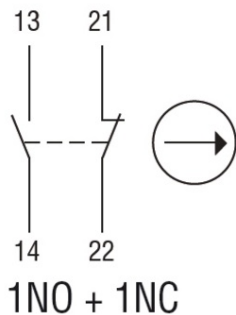

Slow action

**LOVATO LIMITATOR DE CURSA, K SERIES, TOP ROLLER PUSH
PLUNGER, 1 BOTTOM CABLE ENTRY. DIMENSIONS TO EN 50047,
PLASTIC BODY, CONTACTS 1NO+1NC SLOW BREAK. METAL ROLLER**

Releu de timp ON DELAY. MULTISCALE AND MULTItensiune, PLUG-IN AND FLUSH
MOUNT VERSION 48X48MM, 24VAC/DC, 110VAC, 220...240VAC
Pret: 109,44 lei (TVA inclus)

Detalii online: <https://www.materialeelectrice.ro/limitator-de-cursa-k-series-top-roller-push-plunger-1-bottom-cable-entry-dimensions-to-en-50047-plastic-body-contacts-1no-1nc-slow-break-metal-roller-124529>