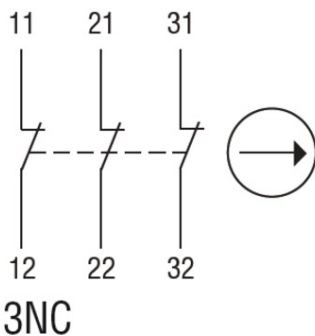

Slow action

**LOVATO LIMITATOR DE CURSA, K SERIES, TOP ROLLER PUSH
PLUNGER, 1 BOTTOM CABLE ENTRY. DIMENSIONS TO EN 50047,
PLASTIC BODY, CONTACTS 3NC SLOW BREAK. METAL ROLLER**

Relev de timp ON DELAY. SINGLE SCALE AND SINGLE tensiune, PLUG-IN AND
FLUSH MOUNT VERSION 48X48MM, 220...240VAC
Pret: 152,20 lei (TVA inclus)

Detalii online: <https://www.materialeelectrice.ro/limitator-de-cursa-k-series-top-roller-push-plunger-1-bottom-cable-entry-dimensions-to-en-50047-plastic-body-contacts-3nc-slow-break-metal-roller-124528>