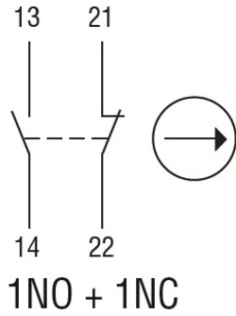

Slow action

**LOVATO LIMITATOR DE CURSA, K SERIES, TOP ROLLER PUSH
PLUNGER, 1 BOTTOM CABLE ENTRY. DIMENSIONS TO EN 50047,
PLASTIC BODY, CONTACTS 1NO+1NC SLOW BREAK. PLASTIC
ROLLER**

Releu de timp multifunctional. MULTISCALE. MULTItensiune. 1 RELAY OUTPUT WITH
NFC TECHNOLOGY AND APP. MODULAR VERSION, 12...240VAC/DC
Pret: 103,73 lei (TVA inclus)

Detalii online: <https://www.materialelectrice.ro/limitator-de-cursa-k-series-top-roller-push-plunger-1-bottom-cable-entry-dimensions-to-en-50047-plastic-body-contacts-1no-1nc-slow-break-plastic-roller-124520>