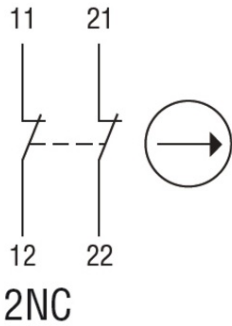

Slow action

**LOVATO LIMITATOR DE CURSA, K SERIES, TOP PUSH ROD
PLUNGER, 2 SIDE CABLE ENTRY. DIMENSIONS COMPATIBLE TO EN
50047, PLASTIC BODY, CONTACTS 2NC SLOW BREAK. METAL
PLUNGER**

EARTH LEAKAGE RELAY WITH 1 OPERATION THRESHOLD, COMPACT PANEL
MOUNT. CT INCORPORATED, 24-48VAC/DC
Pret: 107,21 lei (TVA inclus)

Detalii online: <https://www.materialeelectrice.ro/limitator-de-cursa-k-series-top-push-rod-plunger-2-side-cable-entry-dimensions-compatible-to-en-50047-plastic-body-contacts-2nc-slow-break-metal-plunger-124506>