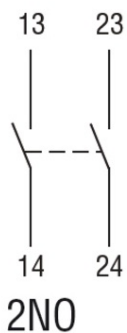

Slow action

**LOVATO LIMITATOR DE CURSA, K SERIES, TOP PUSH ROD  
PLUNGER, 1 BOTTOM CABLE ENTRY. DIMENSIONS TO EN 50047,  
METAL BODY, CONTACTS 2NO SLOW BREAK. METAL PLUNGER**

EARTH LEAKAGE RELAY WITH 1 OPERATION THRESHOLD, MODULAR, 35MM DIN (IEC/EN 60715) RAIL MOUNTING. EXTERNAL CT. FIXED TRIPPING SET POINT AND TIME, 24-48VAC/DC  
Pret: 128,23 lei (TVA inclus)

Detalii online: <https://www.materialelectrice.ro/limitator-de-cursa-k-series-top-push-rod-plunger-1-bottom-cable-entry-dimensions-to-en-50047-metal-body-contacts-2no-slow-break-metal-plunger-124501>