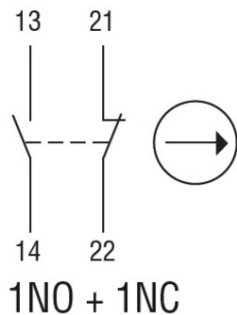

Slow action

**LOVATO LIMITATOR DE CURSA, K SERIES, TOP PUSH ROD
PLUNGER, 1 BOTTOM CABLE ENTRY. DIMENSIONS TO EN 50047,
METAL BODY, CONTACTS 1NO+1NC SLOW BREAK. METAL PLUNGER**

EARTH LEAKAGE RELAY WITH 1 OPERATION THRESHOLD, FLUSH MOUNT.
EXTERNAL CT, 24-48VAC/DC
Pret: 121,49 lei (TVA inclus)

Detalii online: <https://www.materialelectrice.ro/limitator-de-cursa-k-series-top-push-rod-plunger-1-bottom-cable-entry-dimensions-to-en-50047-metal-body-contacts-1no-1nc-slow-break-metal-plunger-124499>