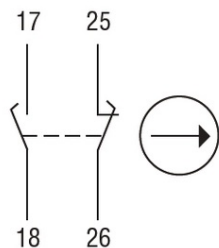

Slow action

**1NO + 1NC**  
make before break

**LOVATO LIMITATOR DE CURSA, K SERIES, TOP PUSH ROD  
PLUNGER, 1 BOTTOM CABLE ENTRY. DIMENSIONS TO EN 50047,  
PLASTIC BODY, CONTACTS 1NO+1NC SLOW BREAK MAKE BEFORE  
BREAK. METAL PLUNGER**

Descarcator tip 2 cu cartus, IEC MAXIMUM DISCHARGE CURRENT I<sub>MAX</sub> (8/20MS)  
40KA PER POLE, 3P. WITHOUT CONTACT REMOTE  
Pret: 90,00 lei (TVA inclus)

Detalii online: <https://www.materialeelectrice.ro/limitator-de-cursa-k-series-top-push-rod-plunger-1-bottom-cable-entry-dimensions-to-en-50047-plastic-body-contacts-1no-1nc-slow-break-make-before-break-metal-plunger-124487>