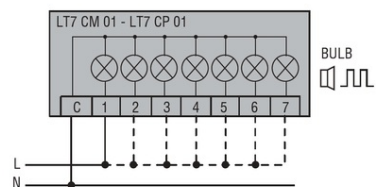

**LOVATO STEADY LIGHT MODULE. \tilde{A} 70MM BA15D FITTING, DIRECT
SUPPLY, BLUE**

TERMINAL COVER. 1-PIECE SET, COVERS 3 POLES FOR GMFJ600C03
Pret: 150,69 lei (TVA inclus)

Detalii online: <https://www.materialeelectrice.ro/steady-light-module-oe70mm-ba15d-fitting-direct-supply-blue-124374>

Connect terminals C and 1 as indicated to power the first module.
If other modules are fitted, the respective terminals must be
connected accordingly.