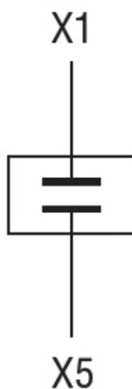

**LOVATO TEST ELEMENT FOR STEADY-LIGHT LED SEMNALIZARES
Ã~22MM PLATINUM SERIES, USE WITH LED SEMNALIZARES AT 185-
265VAC FOR TYPES LPX LFMÂ€, LPX LPMÂ€, AND LPX LPSMÂ€;**

Intrerupator rotativ cu came, GX SERIES, U montaj pe panou. CHANGEOVER SWITCH
WITHOUT 0 Pozitii, ONE-POLE - 1 WAFER - SCHEME 54, 32A
Pret: 108,13 lei (TVA inclus)