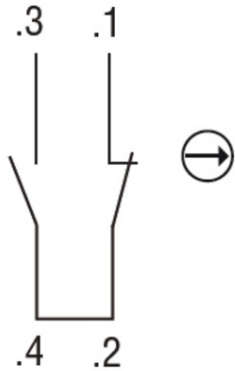

**LOVATO CONTACT ELEMENT Å~22MM PLATINUM SERIES, 1NC.
AUTO-MONITOR CONTACT ELEMENTS FOR NON-ILLUMINATED
LATCH MUSHROOM-HEAD PUSHBUTTONS. SCREW TERMINATION**

PLASTIC MICRO SWITCH, K SERIES, ROLLER CENTRE PUSH LEVER. 48.5MM/1.91IN
LONG LEVER, CONTACTS 1NO/NC. SCREW TERMINALS
Pret: 133,32 lei (TVA inclus)