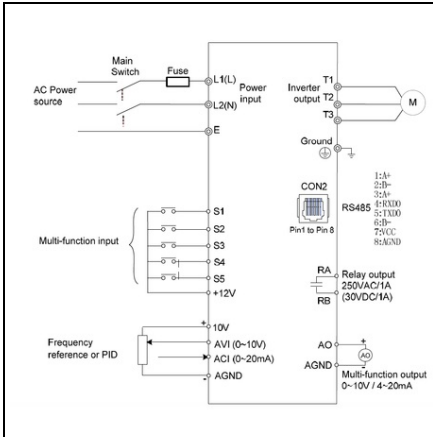

**LOVATO VARIABLE SPEED DRIVE, VE1 ULTRA-COMPACT TYPE,  
SINGLE-PHASE SUPPLY 200-240VAC 50/60HZ. EMC SUPPRESSOR  
BUILT-IN. PNP 24VDC PROGRAMMABLE INPUTS, 0,75KW**

Limitator de cursa, K SERIES, HINGE OPERATING, 1 BOTTOM CABLE ENTRY.  
DIMENSIONS TO EN 50047, METAL BODY, CONTACTS 2NC SLOW BREAK. LONG  
SOLID SHAFT  
Pret: 0,00 lei (TVA inclus)