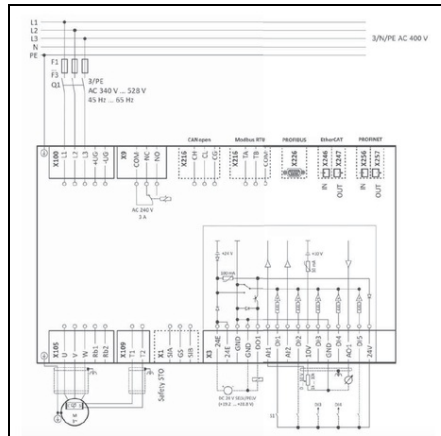

**LOVATO VARIABLE SPEED DRIVE, VLB3 TYPE, TRIFAZAT SUPPLY  
400-480VAC 50/60HZ. EMC SUPPRESSOR BUILT-IN CAT. C2, 15KW**

Limitator de cursa, K SERIES, WOBBLE STICK, OMNIDIRECTIONAL, 1 BOTTOM  
CABLE ENTRY. DIMENSIONS TO EN 50047, PLASTIC BODY, CONTACTS 1NO+1NC  
SLOW BREAK MAKE BEFORE BREAK. FLEXIBLE ROD  
Pret: 13 320,11 lei (TVA inclus)