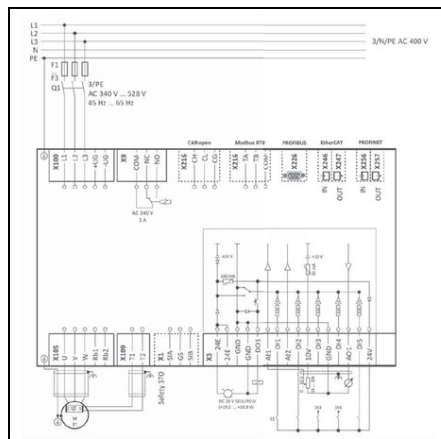

**LOVATO VARIABLE SPEED DRIVE, VLB3 TYPE, TRIFAZAT SUPPLY  
400-480VAC 50/60HZ. EMC SUPPRESSOR BUILT-IN CAT. C2, 11KW**

Limitator de cursa, K SERIES, ADJUSTABLE ROLLER LEVER, 2 SIDE CABLE ENTRY.  
DIMENSIONS COMPATIBLE TO EN 50047, METAL BODY, CONTACTS 1NO+1NC SNAP  
ACTION. METAL ROD  
Pret: 9 360,08 lei (TVA inclus)