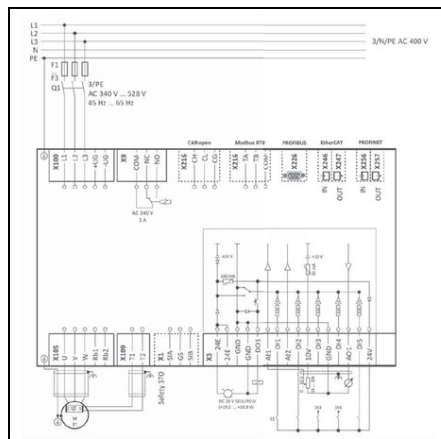

**LOVATO VARIABLE SPEED DRIVE, VLB3 TYPE, TRIFAZAT SUPPLY  
400-480VAC 50/60HZ. EMC SUPPRESSOR BUILT-IN CAT. C2, 11KW**

Limitator de cursa, K SERIES, ADJUSTABLE ROLLER LEVER, 2 SIDE CABLE ENTRY.  
DIMENSIONS COMPATIBLE TO EN 50047, METAL BODY, CONTACTS 1NO+1NC SNAP  
ACTION. METAL ROD  
Pret: 9 350,86 lei (TVA inclus)