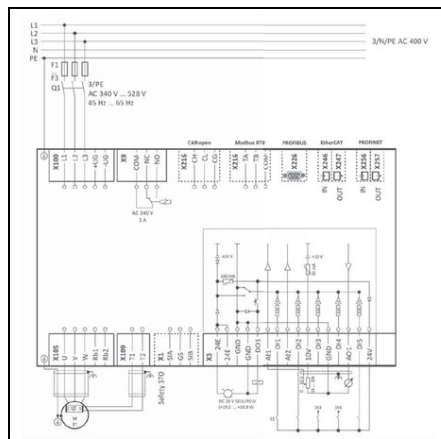

**LOVATO VARIABLE SPEED DRIVE, VLB3 TYPE, TRIFAZAT SUPPLY
400-480VAC 50/60HZ. EMC SUPPRESSOR BUILT-IN CAT. C2, 5.5KW**

Limitator de cursa, K SERIES, ADJUSTABLE ROLLER LEVER, 2 SIDE CABLE ENTRY.
DIMENSIONS COMPATIBLE TO EN 50047, METAL BODY, CONTACTS 2NO SLOW
BREAK. METAL ROD
Pret: 5 200,61 lei (TVA inclus)