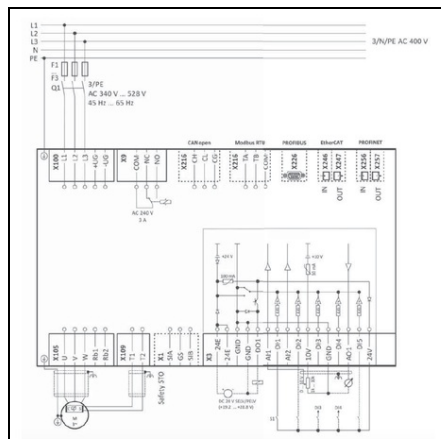

**LOVATO VARIABLE SPEED DRIVE, VLB3 TYPE, TRIFAZAT SUPPLY
400-480VAC 50/60HZ. EMC SUPPRESSOR BUILT-IN CAT. C2, 4KW**

Limitator de cursa, K SERIES, ADJUSTABLE ROLLER LEVER, 2 SIDE CABLE ENTRY.
DIMENSIONS COMPATIBLE TO EN 50047, METAL BODY, CONTACTS 1NO+1NC
SLOW BREAK. METAL ROD
Pret: 3 277,32 lei (TVA inclus)