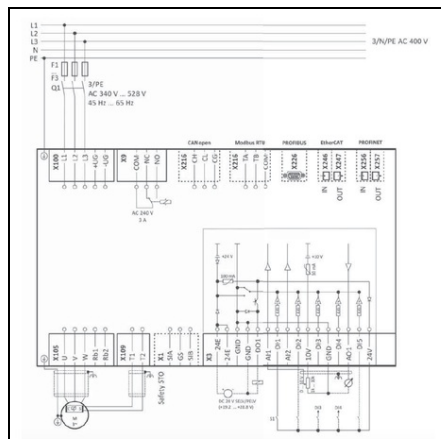

**LOVATO VARIABLE SPEED DRIVE, VLB3 TYPE, TRIFAZAT SUPPLY
400-480VAC 50/60HZ. EMC SUPPRESSOR BUILT-IN CAT. C2, 1.5KW**

Limitator de cursa, K SERIES, ADJUSTABLE ROLLER LEVER, 2 SIDE CABLE ENTRY.
DIMENSIONS COMPATIBLE TO EN 50047, METAL BODY, CONTACTS 1NO+1NC
SLOW BREAK MAKE BEFORE BREAK. METAL ROD
Pret: 2 514,88 lei (TVA inclus)