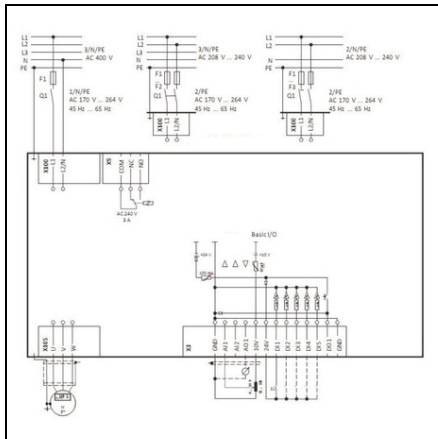

**LOVATO VARIABLE SPEED DRIVE, VLA1 TYPE, SINGLE-PHASE,
SUPPLY 200...240VAC (50/60HZ). BUILT-IN EMC SUPPRESSOR, CAT.
C2, 1.5KW**

Limitator de cursa, K SERIES, ADJUSTABLE ROLLER LEVER, 2 SIDE CABLE ENTRY.
DIMENSIONS COMPATIBLE TO EN 50047, PLASTIC BODY, CONTACTS 1NO+1NC
SLOW BREAK MAKE BEFORE BREAK. METAL ROD
Pret: 2 258,71 lei (TVA inclus)