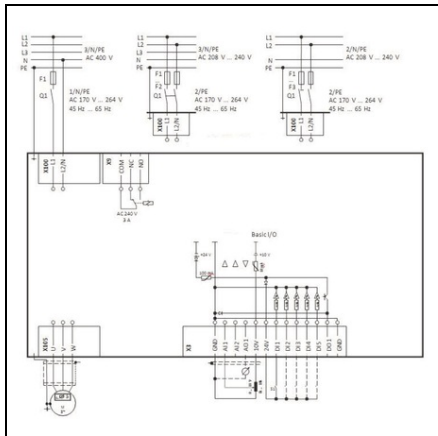

**LOVATO VARIABLE SPEED DRIVE, VLA1 TYPE, SINGLE-PHASE,
SUPPLY 200...240VAC (50/60HZ). BUILT-IN EMC SUPPRESSOR, CAT.
C2, 0.75KW**

Limitator de cursa, K SERIES, ADJUSTABLE ROLLER LEVER, 2 SIDE CABLE ENTRY.
DIMENSIONS COMPATIBLE TO EN 50047, PLASTIC BODY, CONTACTS 1NO+1NC
SNAP ACTION. PLASTIC ROD
Pret: 1 515,33 lei (TVA inclus)