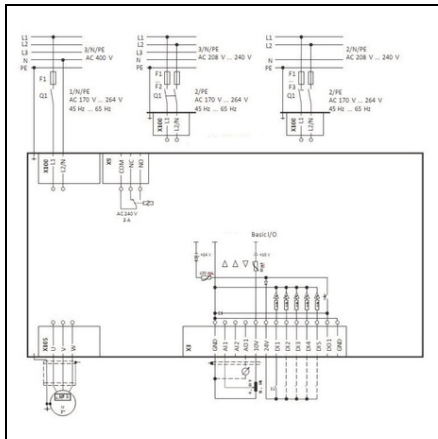

**LOVATO VARIABLE SPEED DRIVE, VLA1 TYPE, SINGLE-PHASE,
SUPPLY 200...240VAC (50/60HZ). BUILT-IN EMC SUPPRESSOR, CAT.
C2, 0.4KW**

Limitator de cursa, K SERIES, ADJUSTABLE ROLLER LEVER, 2 SIDE CABLE ENTRY.
DIMENSIONS COMPATIBLE TO EN 50047, PLASTIC BODY, CONTACTS 2NC SNAP
ACTION. PLASTIC ROD
Pret: 1 321,20 lei (TVA inclus)