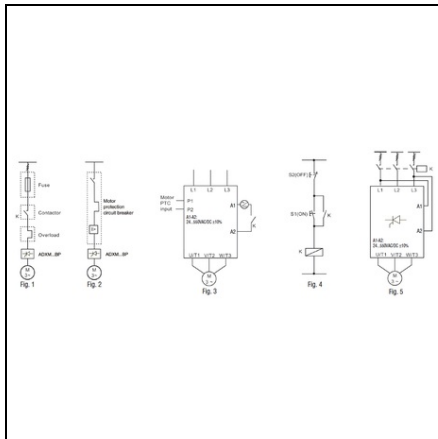

**LOVATO SOFT STARTER, ADXM...BP TYPE, CU RELEU BY-PASS
INTEGRAT. TRIFAZAT 400VAC MOTOR CONTROL, 45A**

Limitator de cursa, K SERIES, ADJUSTABLE ROLLER LEVER, 2 SIDE CABLE ENTRY.
DIMENSIONS COMPATIBLE TO EN 50047, PLASTIC BODY, CONTACTS 1NO+1NC
SLOW BREAK. PLASTIC ROD
Pret: 0,00 lei (TVA inclus)

Detalii online: <https://www.materialelectrice.ro/soft-starter-adxm-bp-type-cu-releu-by-pass-integrat-trifazat-400vac-motor-control-45a-123316>