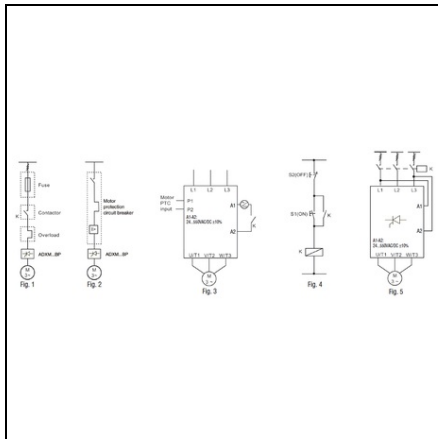

**LOVATO SOFT STARTER, ADXM...BP TYPE, CU RELEU BY-PASS  
INTEGRAT. TRIFAZAT 400VAC MOTOR CONTROL, 38A**

Limitator de cursa, K SERIES, ADJUSTABLE ROLLER LEVER, 2 SIDE CABLE ENTRY.  
DIMENSIONS COMPATIBLE TO EN 50047, PLASTIC BODY, CONTACTS 1NO+1NC  
SLOW BREAK MAKE BEFORE BREAK. PLASTIC ROD  
Pret: 0,00 lei (TVA inclus)

Detalii online: <https://www.materialelectrice.ro/soft-starter-adxm-bp-type-cu-releu-by-pass-integrat-trifazat-400vac-motor-control-38a-123314>