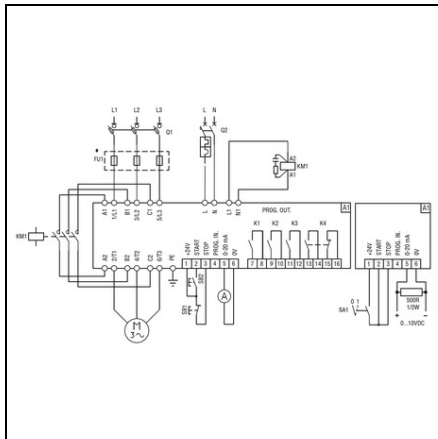

**LOVATO SOFT STARTER, ADX TYPE, FOR SEVERE DUTY (STARTING
CURRENT 5Î€çIE). PREDISPOSED FOR EXTERNAL BY-PASS
CONTACTOR, 640A**

Limitator de cursa, K SERIES, ADJUSTABLE ROLLER LEVER, 1 BOTTOM CABLE
ENTRY. DIMENSIONS TO EN 50047, PLASTIC BODY, CONTACTS 1NO+2NC SLOW
BREAK. METAL ROD
Pret: 79 531,47 lei (TVA inclus)

Detalii online: <https://www.materialelectrice.ro/soft-starter-adx-type-for-severe-duty-starting-current-5-ie-predisposed-for-external-by-pass-contactor-640a-123289>