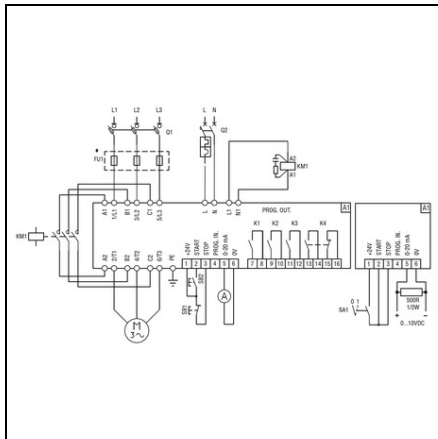

**LOVATO SOFT STARTER, ADX TYPE, FOR SEVERE DUTY (STARTING
CURRENT 5Î€çIE). PREDISPOSED FOR EXTERNAL BY-PASS
CONTACTOR, 640A**

Limitator de cursa, K SERIES, ADJUSTABLE ROLLER LEVER, 1 BOTTOM CABLE
ENTRY. DIMENSIONS TO EN 50047, PLASTIC BODY, CONTACTS 1NO+2NC SLOW
BREAK. METAL ROD
Pret: 79 459,55 lei (TVA inclus)

Detalii online: <https://www.materialelectrice.ro/soft-starter-adx-type-for-severe-duty-starting-current-5-ie-predisposed-for-external-by-pass-contactor-640a-123289>