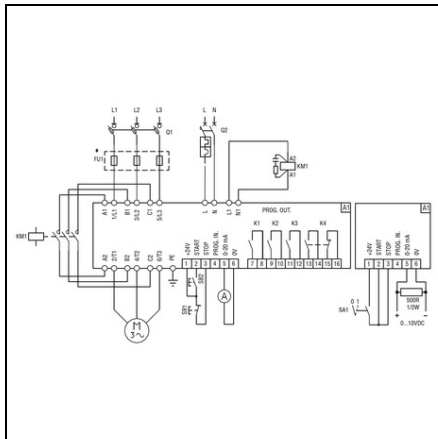

**LOVATO SOFT STARTER, ADX TYPE, FOR SEVERE DUTY (STARTING  
CURRENT 5Î€çIE). PREDISPOSED FOR EXTERNAL BY-PASS  
CONTACTOR, 568A**

Limitator de cursa, K SERIES, ADJUSTABLE ROLLER LEVER, 1 BOTTOM CABLE  
ENTRY. DIMENSIONS TO EN 50047, PLASTIC BODY, CONTACTS 1NO+1NC SLOW  
BREAK. METAL ROD  
Pret: 69 159,15 lei (TVA inclus)

Detalii online: <https://www.materialelectrice.ro/soft-starter-adx-type-for-severe-duty-starting-current-5-ie-predisposed-for-external-by-pass-contactor-568a-123288>