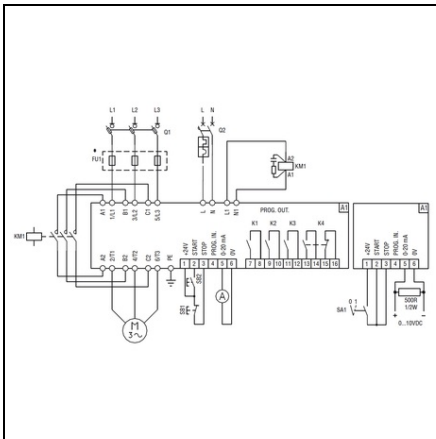

**LOVATO SOFT STARTER, ADX TYPE, FOR SEVERE DUTY (STARTING
CURRENT 5Î€çIE). PREDISPOSED FOR EXTERNAL BY-PASS
CONTACTOR, 470A**

Limitator de cursa, K SERIES, ADJUSTABLE ROLLER LEVER, 1 BOTTOM CABLE
ENTRY. DIMENSIONS TO EN 50047, PLASTIC BODY, CONTACTS 3NC SLOW BREAK.
METAL ROD
Pret: 61 801,80 lei (TVA inclus)

Detalii online: <https://www.materialelectrice.ro/soft-starter-adx-type-for-severe-duty-starting-current-5-ie-predisposed-for-external-by-pass-contactor-470a-123287>