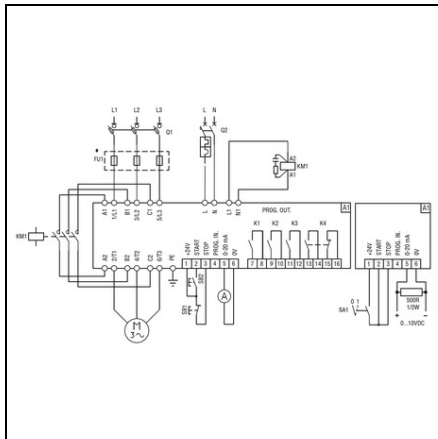

LOVATO SOFT STARTER, ADX TYPE, FOR SEVERE DUTY (STARTING CURRENT 5Î€çIE). PREDISPOSED FOR EXTERNAL BY-PASS CONTACTOR, 310A

Limitator de cursa, K SERIES, ADJUSTABLE ROLLER LEVER, 1 BOTTOM CABLE ENTRY. DIMENSIONS TO EN 50047, PLASTIC BODY, CONTACTS 2NC INDEPENDENT. METAL ROD
Pret: 46 351,38 lei (TVA inclus)

Detalii online: <https://www.materialelectrice.ro/soft-starter-adx-type-for-severe-duty-starting-current-5-ie-predisposed-for-external-by-pass-contactor-310a-123285>