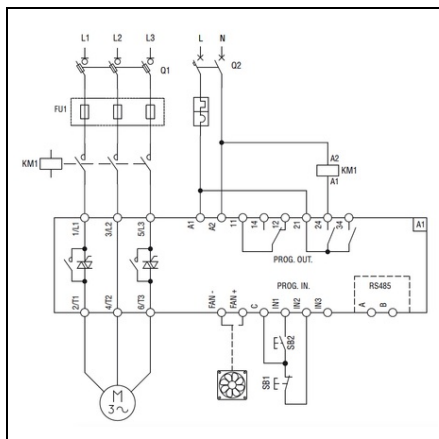

**LOVATO SOFT STARTER, ADXL TYPE, CU RELEU BY-PASS
INTEGRAT. AUXILIARY SUPPLY 100...240VAC. RATED OPERATIONAL
TENSIUNE 208...600VAC, 18A**

Limitator de cursa, K SERIES, CERAMIC ROD LEVER, 2 SIDE CABLE ENTRY.
DIMENSIONS COMPATIBLE TO EN 50047, PLASTIC BODY, CONTACTS 1NO+1NC
SLOW BREAK MAKE BEFORE BREAK. CERAMIC ROD
Pret: 3 899,44 lei (TVA inclus)

Detalii online: <https://www.materialelectrice.ro/soft-starter-adxl-type-cu-releu-by-pass-integrat-auxiliary-supply-100-240vac-rated-operational-tensiune-208-600vac-18a-123262>