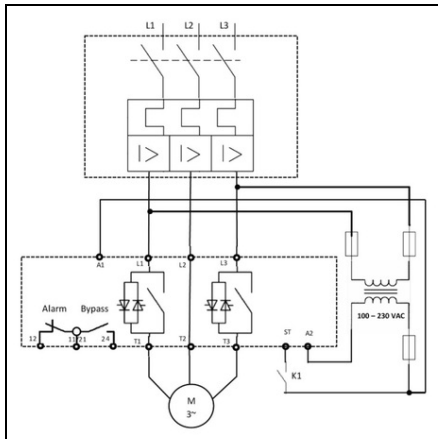

**LOVATO SOFT STARTER, ADXCÂ€ TYPE, CU RELEU BY-PASS
INTEGRAT. TRIFAZAT 600VAC MOTOR CONTROL, 37A**

Limitator de cursa, K SERIES, CERAMIC ROD LEVER, 1 BOTTOM CABLE ENTRY.
DIMENSIONS TO EN 50047, METAL BODY, CONTACTS 2NC SNAP ACTION. CERAMIC
ROD