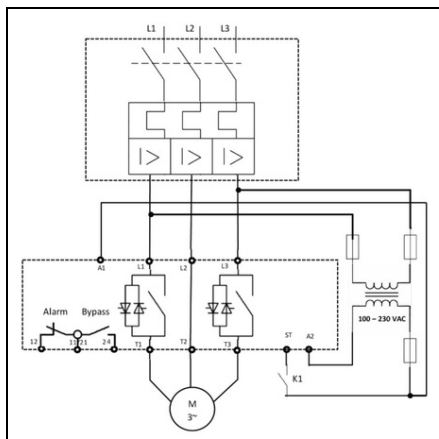

**LOVATO SOFT STARTER, ADXCÂ€ TYPE, CU RELEU BY-PASS
INTEGRAT. TRIFAZAT 600VAC MOTOR CONTROL, 25A**

Limitator de cursa, K SERIES, CERAMIC ROD LEVER, 1 BOTTOM CABLE ENTRY.
DIMENSIONS TO EN 50047, METAL BODY, CONTACTS 2NO SLOW BREAK. CERAMIC
ROD