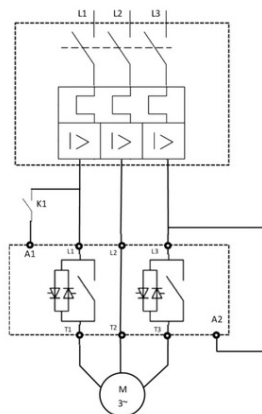

**LOVATO SOFT STARTER, ADXCÂ€ TYPE, CU RELEU BY-PASS
INTEGRAT. TRIFAZAT 400VAC MOTOR CONTROL, AUXILIARY
SUPPLY: STARTER 110Â€:400VAC (L1-L2-L3 INPUTS); START
COMMAND 110-400VAC (A1-A2 TERMINALS), 45A**

Limitator de cursa, K SERIES, CERAMIC ROD LEVER, 1 BOTTOM CABLE ENTRY.
DIMENSIONS TO EN 50047, PLASTIC BODY, CONTACTS 2NO SLOW BREAK.
CERAMIC ROD
Pret: 5 563,94 lei (TVA inclus)

Detalii online: <https://www.materialeelectrice.ro/soft-starter-adxc-type-cu-releu-by-pass-integrat-trifazat-400vac-motor-control-auxiliary-supply-starter-110-400vac-l1-l2-l3-inputs-start-command-110-400vac-a1-a2-terminals-45a-123249>