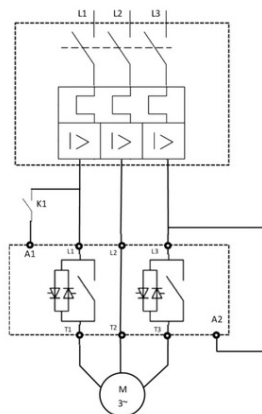

**LOVATO SOFT STARTER, ADXCÂ€ TYPE, CU RELEU BY-PASS
INTEGRAT. TRIFAZAT 400VAC MOTOR CONTROL, AUXILIARY
SUPPLY: STARTER 110Â€400VAC (L1-L2-L3 INPUTS); START
COMMAND 110-400VAC (A1-A2 TERMINALS), 37A**

Limitator de cursa, K SERIES, CERAMIC ROD LEVER, 1 BOTTOM CABLE ENTRY.
DIMENSIONS TO EN 50047, PLASTIC BODY, CONTACTS 1NO+2NC SLOW BREAK.
CERAMIC ROD
Pret: 4 315,03 lei (TVA inclus)

Detalii online: <https://www.materialeelectrice.ro/soft-starter-adxc-type-cu-releu-by-pass-integrat-trifazat-400vac-motor-control-auxiliary-supply-starter-110-400vac-l1-l2-l3-inputs-start-command-110-400vac-a1-a2-terminals-37a-123248>