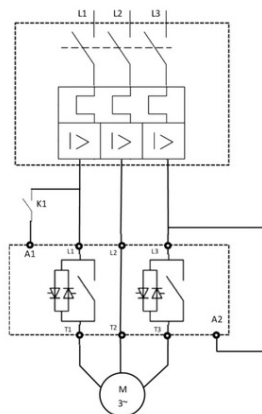

**LOVATO SOFT STARTER, ADXCÂ€ TYPE, CU RELEU BY-PASS
INTEGRAT. TRIFAZAT 400VAC MOTOR CONTROL, AUXILIARY
SUPPLY: STARTER 110Â€:400VAC (L1-L2-L3 INPUTS); START
COMMAND 110-400VAC (A1-A2 TERMINALS), 25A**

Limitator de cursa, K SERIES, CERAMIC ROD LEVER, 1 BOTTOM CABLE ENTRY.
DIMENSIONS TO EN 50047, PLASTIC BODY, CONTACTS 3NC SLOW BREAK.
CERAMIC ROD
Pret: 2 183,71 lei (TVA inclus)

Detalii online: <https://www.materialeelectrice.ro/soft-starter-adxc-type-cu-releu-by-pass-integrat-trifazat-400vac-motor-control-auxiliary-supply-starter-110-400vac-l1-l2-l3-inputs-start-command-110-400vac-a1-a2-terminals-25a-123246>