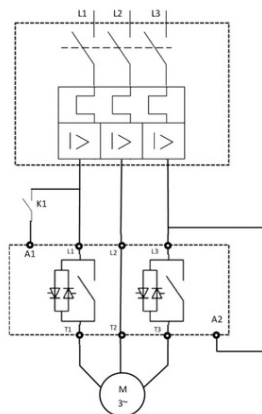

**LOVATO SOFT STARTER, ADXCÂ€ TYPE, CU RELEU BY-PASS  
INTEGRAT. TRIFAZAT 400VAC MOTOR CONTROL, AUXILIARY  
SUPPLY: STARTER 110Â€:400VAC (L1-L2-L3 INPUTS); START  
COMMAND 110-400VAC (A1-A2 TERMINALS), 16A**

Limitator de cursa, K SERIES, CERAMIC ROD LEVER, 1 BOTTOM CABLE ENTRY.  
DIMENSIONS TO EN 50047, PLASTIC BODY, CONTACTS 2NC SLOW BREAK.  
CERAMIC ROD  
Pret: 1 874,01 lei (TVA inclus)

Detalii online: <https://www.materialeelectrice.ro/soft-starter-adxc-type-cu-releu-by-pass-integrat-trifazat-400vac-motor-control-auxiliary-supply-starter-110-400vac-l1-l2-l3-inputs-start-command-110-400vac-a1-a2-terminals-16a-123245>