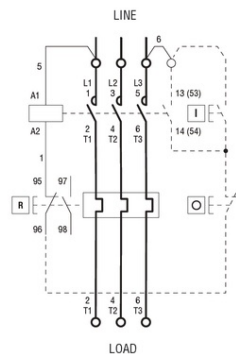

R = Reset; I = Start; O = Stop

**LOVATO CUTIE METALICA GOALA, CU BUTON RESET, FOR BF09A,  
BF12A, BF18A CONTACTORS**

Limitator de cursa, K SERIES, ADJUSTABLE ROLLER LEVER, 1 BOTTOM CABLE  
ENTRY. DIMENSIONS TO EN 50047, METAL BODY, CONTACTS 2NO+1NC SLOW  
BREAK. METAL ROLLER  
Pret: 213,51 lei (TVA inclus)

Detalii online: <https://www.materialelectrice.ro/cutie-metalica-goala-cu-buton-reset-for-bf09a-bf12a-bf18a-contactors-123175>