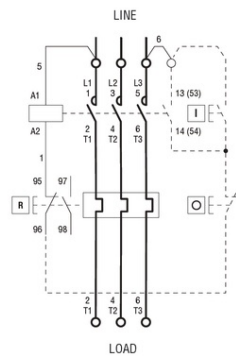

R = Reset; I = Start; O = Stop

LOVATO CUTIE METALICA GOALA, CU BUTON RESET, FOR BF38A CONTACTORS

Limitator de cursa, K SERIES, ADJUSTABLE ROLLER LEVER, 1 BOTTOM CABLE ENTRY. DIMENSIONS TO EN 50047, METAL BODY, CONTACTS 2NO SLOW BREAK. METAL ROLLER
Pret: 309,88 lei (TVA inclus)

Detalii online: <https://www.materialelectrice.ro/cutie-metalica-goala-cu-buton-reset-for-bf38a-contactors-123174>