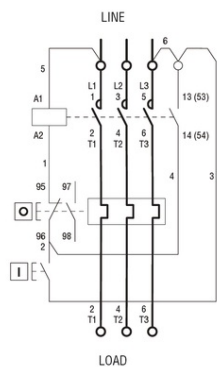

I = Start, O = Stop/Reset

LOVATO CUTIE METALICA GOALA, CU BUTOANTE START/STOP, FOR BF25A, BF26A, BF32A CONTACTORS

Limitator de cursa, K SERIES, ADJUSTABLE ROLLER LEVER, 1 BOTTOM CABLE
ENTRY. DIMENSIONS TO EN 50047, METAL BODY, CONTACTS 1NO+1NC SLOW
BREAK MAKE BEFORE BREAK. METAL ROLLER
Pret: 389,02 lei (TVA inclus)

Detalii online: <https://www.materialelectrice.ro/cutie-metalica-goala-cu-butoante-start-stop-for-bf25a-bf26a-bf32a-contactors-123169>