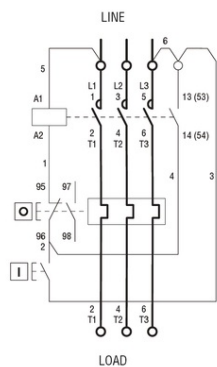

Furnizor: **Sc Trivolt Distribution SRL**
Reg. com.: J23/3300/2016
CIF: RO36421140
Adresa: Strada Apusului nr 3 (primul
sens giratoriu Tehodor Pallady-
Autostrada Soarelui), Catelu, Ilfov
Banca: BRD
IBAN: RO34BRDE441SV13182234410

I = Start, O = Stop/Reset

LOVATO CUTIE METALICA GOALA, CU BUTOANTE START/STOP, FOR BF25A, BF26A, BF32A CONTACTORS

Limitator de cursa, K SERIES, ADJUSTABLE ROLLER LEVER, 1 BOTTOM CABLE
ENTRY. DIMENSIONS TO EN 50047, METAL BODY, CONTACTS 1NO+1NC SLOW
BREAK MAKE BEFORE BREAK. METAL ROLLER
Pret: 389,00 lei (TVA inclus)

Detalii online: <https://www.materialelectrice.ro/cutie-metalica-goala-cu-butoante-start-stop-for-bf25a-bf26a-bf32a-contactors-123169>