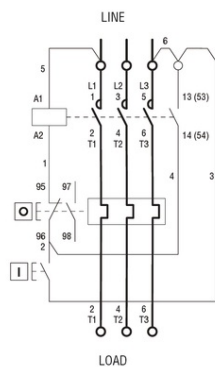

I = Start, O = Stop/Reset

LOVATO CUTIE METALICA GOALA, CU BUTOANTE START/STOP, FOR BF38A CONTACTORS

Limitator de cursa, K SERIES, ADJUSTABLE ROLLER LEVER, 1 BOTTOM CABLE
ENTRY. DIMENSIONS TO EN 50047, METAL BODY, CONTACTS 1NO+1NC SNAP
ACTION. PLASTIC ROLLER
Pret: 194,51 lei (TVA inclus)

Detalii online: <https://www.materialelectrice.ro/cutie-metalica-goala-cu-butoante-start-stop-for-bf38a-contactors-123168>