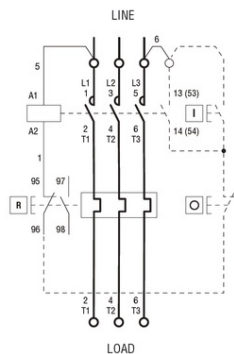

R = Reset; I = Start; O = Stop

**LOVATO DEMAROR PORNIRE DIRECTA, IN CARCASA FARA RELEU
TERMIC INCLUS, CU BUTON RESTE, WITH BF25/BF32 CONTACTOR,
32A MAX. (Împreună 440V), IP65. CONTACTOR BOBINA TENSIUNE
120VAC 60HZ**

Limitator de cursa, K SERIES, ROLLER CENTRE PUSH LEVER, 1 BOTTOM CABLE ENTRY. DIMENSIONS TO EN 50047, PLASTIC BODY, CONTACTS 1NO+1NC SNAP ACTION. METAL ROLLER
Pret: 955,86 lei (TVA inclus)

Detalii online: <https://www.materialelectrice.ro/demaror-pornire-directa-in-carcasa-fara-releu-termic-inclus-cu-buton-reste-with-bf25-bf32-contactor-32a-max-440v-ip65-contactor-bobina-tensiune-120vac-60hz-122925>