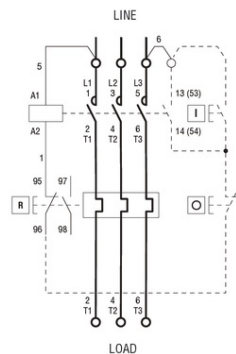

R = Reset; I = Start; O = Stop

**LOVATO DEMAROR PORNIRE DIRECTA, IN CARCASA FARA RELEU
TERMIC INCLUS, CU BUTON RESTE, WITH BG09/BG12 CONTACTOR,
12A MAX. (Â%00x440V), IP65. CONTACTOR BOBINA TENSIUNE
400VAC 50/60HZ**

Limitator de cursa, K SERIES, ROLLER CENTRE PUSH LEVER, 1 BOTTOM CABLE ENTRY. DIMENSIONS TO EN 50047, PLASTIC BODY, CONTACTS 2NC SNAP ACTION. PLASTIC ROLLER
Pret: 367,16 lei (TVA inclus)

Detalii online: <https://www.materialelectrice.ro/demaror-pornire-directa-in-carcasa-fara-releu-termic-inclus-cu-buton-reste-with-bg09-bg12-contactor-12a-max-440v-ip65-contactor-bobina-tensiune-400vac-50-60hz-122915>