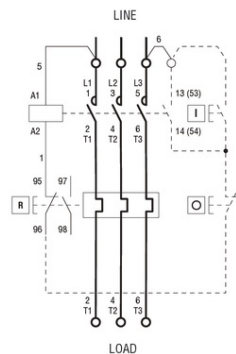

R = Reset, I = Start, O = Stop

**LOVATO DEMAROR PORNIRE DIRECTA, IN CARCASA FARA RELEU
TERMIC INCLUS, CU BUTON RESTE, WITH BG09/BG12 CONTACTOR,
12A MAX. (440V), IP65. CONTACTOR BOBINA TENSIUNE
230VAC 50/60HZ**

Limitator de cursa, K SERIES, ROLLER CENTRE PUSH LEVER, 1 BOTTOM CABLE
ENTRY. DIMENSIONS TO EN 50047, PLASTIC BODY, CONTACTS 2NO+1NC SLOW
BREAK. PLASTIC ROLLER
Pret: 366,79 lei (TVA inclus)

Detalii online: <https://www.materialelectrice.ro/demaror-pornire-directa-in-carcasa-fara-releu-termic-inclus-cu-buton-reste-with-bg09-bg12-contactor-12a-max-440v-ip65-contactor-bobina-tensiune-230vac-50-60hz-122914>