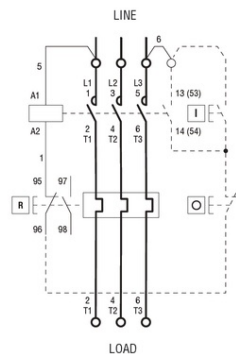

R = Reset; I = Start; O = Stop

**LOVATO DEMAROR PORNIRE DIRECTA, IN CARCASA FARA RELEU  
TERMIC INCLUS, CU BUTON RESTE, WITH BG09/BG12 CONTACTOR,  
10A MAX. (440V), IP65. CONTACTOR BOBINA TENSIUNE  
400VAC 50/60HZ**

Limitator de cursa, K SERIES, ROLLER CENTRE PUSH LEVER, 1 BOTTOM CABLE  
ENTRY. DIMENSIONS TO EN 50047, PLASTIC BODY, CONTACTS 2NO SLOW BREAK.  
PLASTIC ROLLER  
Pret: 353,12 lei (TVA inclus)

Detalii online: <https://www.materialelectrice.ro/demaror-pornire-directa-in-carcasa-fara-releu-termic-inclus-cu-buton-reste-with-bg09-bg12-contactor-10a-max-440v-ip65-contactor-bobina-tensiune-400vac-50-60hz-122913>