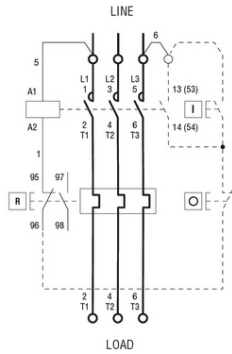

R = Reset, I = Start, O = Stop

**LOVATO DEMAROR PORNIRE DIRECTA, IN CARCASA FARA RELEU
TERMIC INCLUS, CU BUTON RESTE, WITH BG09/BG12 CONTACTOR,
10A MAX. (440V), IP65. CONTACTOR BOBINA TENSIUNE
230VAC 50/60HZ**

Limitator de cursa, K SERIES, ROLLER CENTRE PUSH LEVER, 1 BOTTOM CABLE
ENTRY. DIMENSIONS TO EN 50047, PLASTIC BODY, CONTACTS 1NO+2NC SLOW
BREAK. PLASTIC ROLLER
Pret: 353,47 lei (TVA inclus)

Detalii online: <https://www.materialelectrice.ro/demaror-pornire-directa-in-carcasa-fara-releu-termic-inclus-cu-buton-reste-with-bg09-bg12-contactor-10a-max-440v-ip65-contactor-bobina-tensiune-230vac-50-60hz-122912>