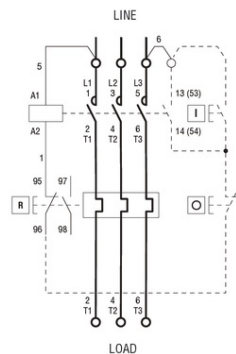

R = Reset; I = Start; O = Stop

**LOVATO DEMAROR PORNIRE DIRECTA, IN CARCASA FARA RELEU  
TERMIC INCLUS, CU BUTON RESTE, WITH BG09/BG12 CONTACTOR,  
10A MAX. (440V), IP65. CONTACTOR BOBINA TENSIUNE  
230VAC 50/60HZ**

Limitator de cursa, K SERIES, ROLLER CENTRE PUSH LEVER, 1 BOTTOM CABLE  
ENTRY. DIMENSIONS TO EN 50047, PLASTIC BODY, CONTACTS 1NO+2NC SLOW  
BREAK. PLASTIC ROLLER  
Pret: 353,42 lei (TVA inclus)

Detalii online: <https://www.materialelectrice.ro/demaror-pornire-directa-in-carcasa-fara-releu-termic-inclus-cu-buton-reste-with-bg09-bg12-contactor-10a-max-440v-ip65-contactor-bobina-tensiune-230vac-50-60hz-122912>