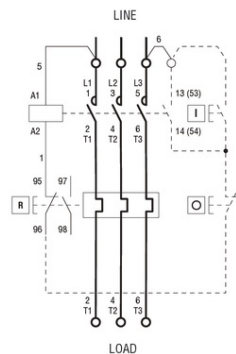

R = Reset; I = Start; O = Stop

**LOVATO DEMAROR PORNIRE DIRECTA, IN CARCASA FARA RELEU
TERMIC INCLUS, CU BUTON RESTE, WITH BG09/BG12 CONTACTOR,
10A MAX. (Încălzire 440V), IP65. CONTACTOR BOBINA TENSIUNE
120VAC 60HZ**

Limitator de cursa, K SERIES, ROLLER CENTRE PUSH LEVER, 1 BOTTOM CABLE ENTRY. DIMENSIONS TO EN 50047, PLASTIC BODY, CONTACTS 1NO+1NC SLOW BREAK. PLASTIC ROLLER
Pret: 353,49 lei (TVA inclus)

Detalii online: <https://www.materialelectrice.ro/demaror-pornire-directa-in-carcasa-fara-releu-termic-inclus-cu-buton-reste-with-bg09-bg12-contactor-10a-max-440v-ip65-contactor-bobina-tensiune-120vac-60hz-122911>