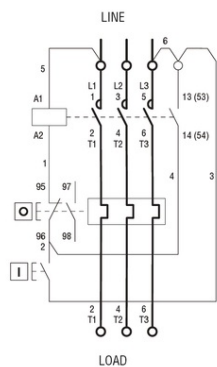

**LOVATO DEMAROR PORNIRE DIRECTA, IN CARCASA FARA RELEU  
TERMIC INCLUS, CU BUTON START/STOP , WITH  
BF50/BF65/BF80/BF95 CONTACTOR, 50A MAX. (440V), IP65.  
CONTACTOR BOBINA TENSIUNE 110VAC 50/60HZ**

Limitator de cursa, K SERIES, ROLLER CENTRE PUSH LEVER, 1 BOTTOM CABLE ENTRY. DIMENSIONS TO EN 50047, PLASTIC BODY, CONTACTS 3NC SLOW BREAK. PLASTIC ROLLER  
Pret: 2 121,60 lei (TVA inclus)

Detalii online: <https://www.materialelectrice.ro/demaror-pornire-directa-in-carcasa-fara-releu-termic-inclus-cu-buton-start-stop-with-bf50-bf65-bf80-bf95-contactor-50a-max-440v-ip65-contactor-bobina-tensiune-110vac-50-60hz-122910>