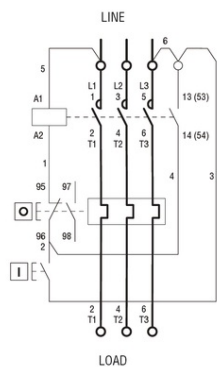

I = Start, O = Stop/Reset

**LOVATO DEMAROR PORNIRE DIRECTA, IN CARCASA FARA RELEU
TERMIC INCLUS, CU BUTON START/STOP , WITH
BF50/BF65/BF80/BF95 CONTACTOR, 50A MAX. (440V), IP65.
CONTACTOR BOBINA TENSIUNE 110VAC 50/60HZ**

Limitator de cursa, K SERIES, ROLLER CENTRE PUSH LEVER, 1 BOTTOM CABLE ENTRY. DIMENSIONS TO EN 50047, PLASTIC BODY, CONTACTS 3NC SLOW BREAK. PLASTIC ROLLER
Pret: 2 119,51 lei (TVA inclus)

Detalii online: <https://www.materialelectrice.ro/demaror-pornire-directa-in-carcasa-fara-releu-termic-inclus-cu-buton-start-stop-with-bf50-bf65-bf80-bf95-contactor-50a-max-440v-ip65-contactor-bobina-tensiune-110vac-50-60hz-122910>