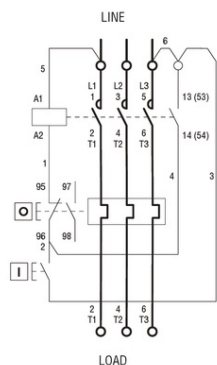

I = Start, O = Stop/Reset

**LOVATO DEMAROR PORNIRE DIRECTA, IN CARCASA FARA RELEU  
TERMIC INCLUS, CU BUTON START/STOP , WITH BF25/BF32  
CONTACTOR, 25A MAX. ( $\hat{U}$ 440V), IP65. CONTACTOR BOBINA  
TENSUINE 400VAC 50/60HZ**

Limitator de cursa, K SERIES, ROLLER CENTRE PUSH LEVER, 1 BOTTOM CABLE ENTRY. DIMENSIONS TO EN 50047, PLASTIC BODY, CONTACTS 1NO+1NC SLOW BREAK MAKE BEFORE BREAK. PLASTIC ROLLER  
Pret: 1 013,48 lei (TVA inclus)

Detalii online: <https://www.materialelectrice.ro/demaror-pornire-directa-in-carcasa-fara-releu-termic-inclus-cu-buton-start-stop-with-bf25-bf32-contactor-25a-max-440v-ip65-contactor-bobina-tensiune-400vac-50-60hz-122908>