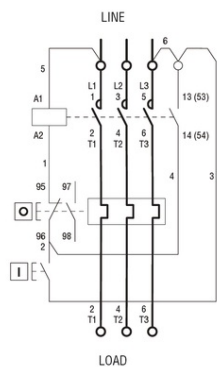

**LOVATO DEMAROR PORNIRE DIRECTA, IN CARCASA FARA RELEU
TERMIC INCLUS, CU BUTON START/STOP , WITH BF25/BF32
CONTACTOR, 32A MAX. (Â%00x440V), IP65. CONTACTOR BOBINA
TENSIUNE 230VAC 50/60HZ**

Limitator de cursa, K SERIES, TOP ROLLER PUSH PLUNGER, 2 SIDE CABLE ENTRY.
DIMENSIONS COMPATIBLE TO EN 50047, METAL BODY, CONTACTS 1NO+1NC
SLOW BREAK. METAL ROLLER
Pret: 742,74 lei (TVA inclus)

Detalii online: <https://www.materialeelectrice.ro/demaror-pornire-directa-in-carcasa-fara-releu-termic-inclus-cu-buton-start-stop-with-bf25-bf32-contactor-32a-max-440v-ip65-contactor-bobina-tensiune-230vac-50-60hz-122904>